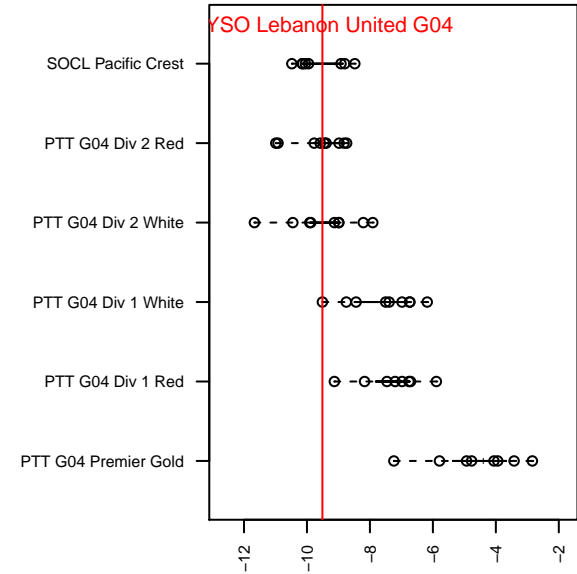

AYSO Lebanon United G04

Lebanon, OR
G04 total strength=172
attack=0.16 defense=0.08
fall league = PTT G04 Div 1 White

alt names used:
Corvallis Lebanon G04

Venues played:
2015 PTT G04 Division 1 White

**attack and defense variance (black dot)
relative to other teams
and top 10 in region**

**attack and defense rating
relative to others at age
and all opponents in last 13 months**

Performance relative to 13 month average

Performance relative to 13 month average

date	home		away		venue	pred.home	pred.away
2015-11-01	Westside Timbers Copa TS G04	2	AYSO Lebanon United G04	1	2015 PTT G04 Division 1 White	3.72	0.67
2015-10-31	Crossfire OR CUSC Red G04	6	AYSO Lebanon United G04	0	2015 PTT G04 Division 1 White	3.54	0.79
2015-10-25	Capital FC Timbers Black G04	3	AYSO Lebanon United G04	0	2015 PTT G04 Division 1 White	2.67	1.95
2015-10-11	AYSO Lebanon United G04	1	Westside Timbers Copa TS G04	4	2015 PTT G04 Division 1 White	0.67	3.72
2015-10-10	CYSA Timber Barons Green G04	8	AYSO Lebanon United G04	0	2015 PTT G04 Division 1 White	6.41	0.30
2015-09-26	AYSO Lebanon United G04	1	HSC Real G04	3	2015 PTT G04 Division 1 White	0.57	4.85
2015-09-20	AYSO Lebanon United G04	2	NEU Blue G04	2	2015 PTT G04 Division 1 White	0.89	4.45
2015-09-19	Bend FC Timbers Deschutes G04	5	AYSO Lebanon United G04	1	2015 PTT G04 Division 1 White	2.87	1.08
2015-09-13	AYSO Lebanon United G04	1	SSC Elite 2 G04	5	2015 PTT G04 Division 1 White	0.82	4.23
2015-09-12	AYSO Lebanon United G04	2	FC Portland White G04	3	2015 PTT G04 Division 1 White	1.26	4.53